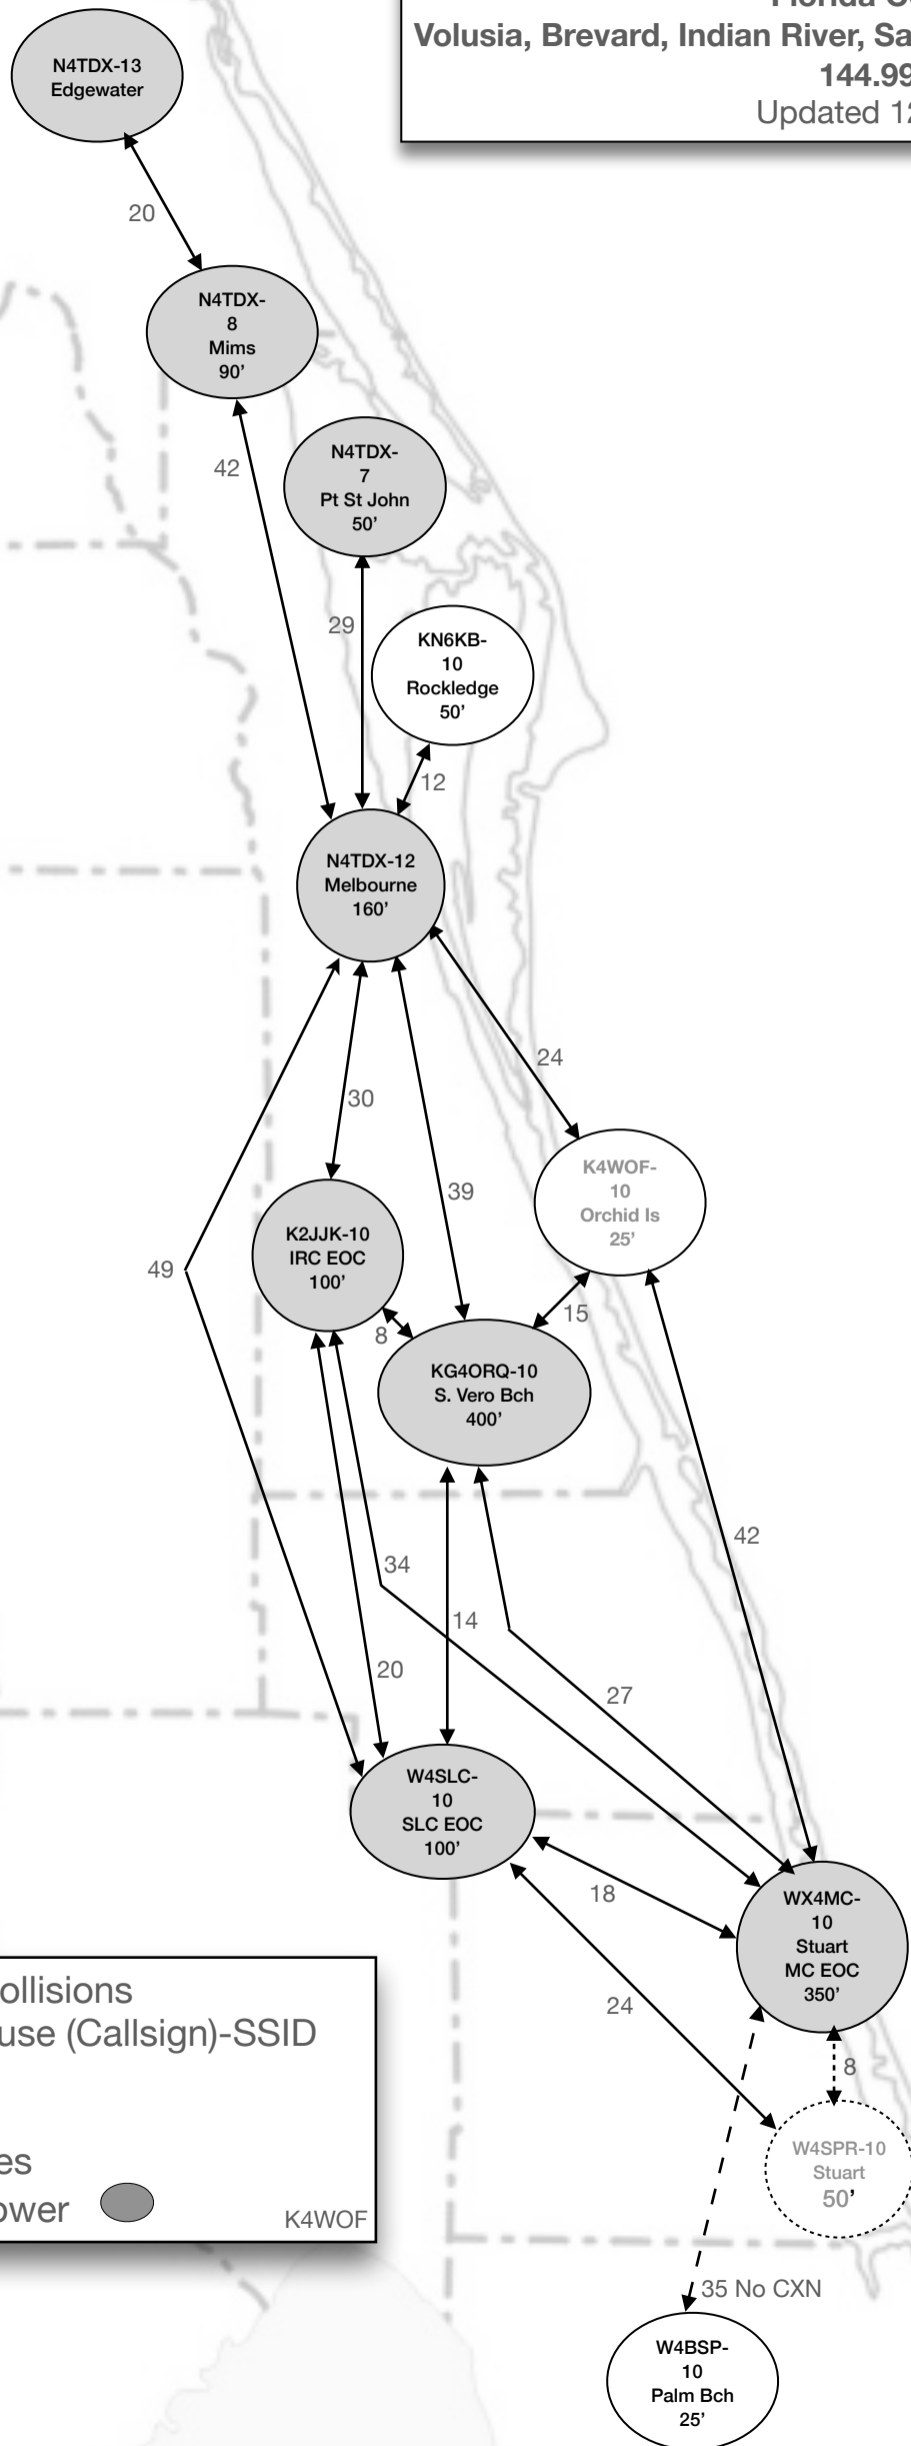

Winlink VARA FM 4.X.X Radio Message Server Network
Florida Counties of
Volusia, Brevard, Indian River, Saint Lucie, Martin and Palm Beach
144.990 MHz
 Updated 12 May 2026

Listen before TX to prevent collisions
 All stations with Digipeater - use (Callsign)-SSID
 24 x 7 _____
 Station is Periodic - - - - -
 Distances approx statute miles
 Hardened and Emergency Power ● K4WOF